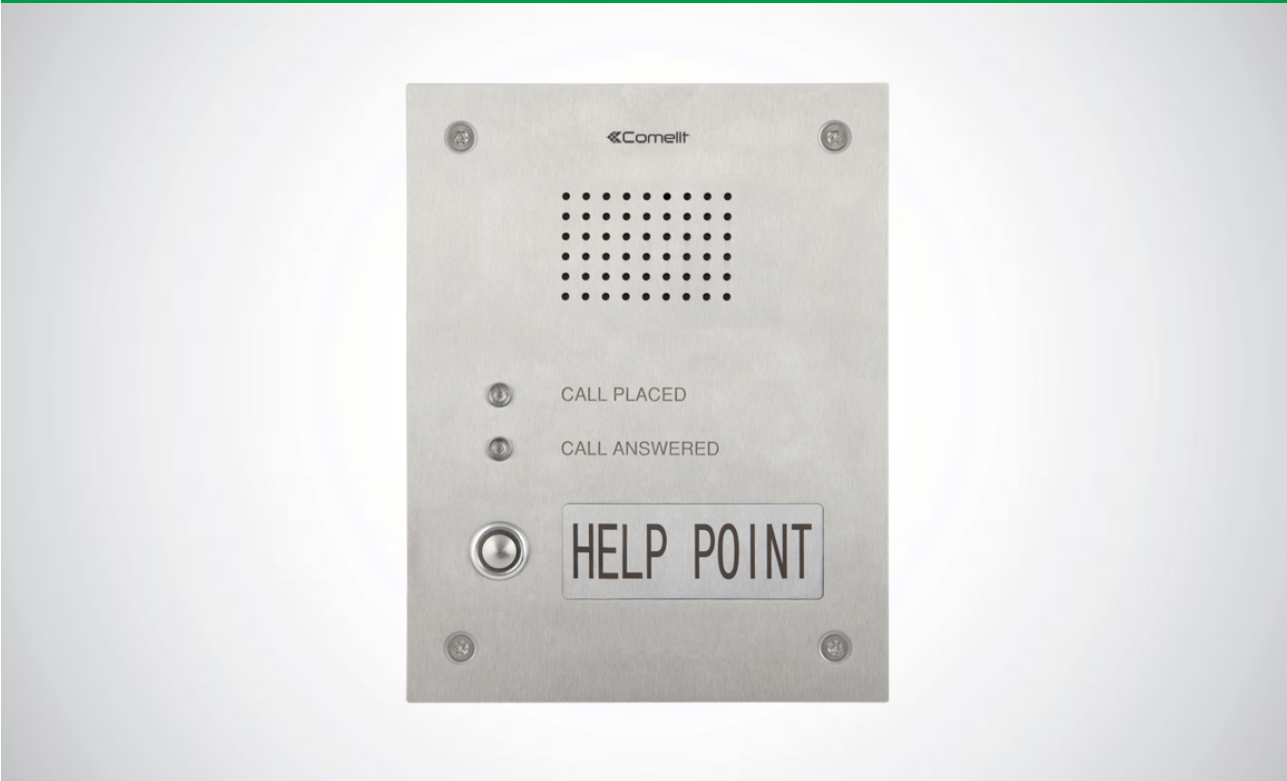

3460HA

AUDIO HELP POINT PUSHBUTTON PANEL. VIP SYSTEM

Stainless steel entrance panel with a single call button and indicator LEDs for call forwarded and call answered. Complete with POE audio module for ViP system and flush-mounted box. "HELP POINT" model. Can be wall-mounted using accessory Art. 3461. Dimensions 229x180x3 mm.

3460HA

AUDIO HELP POINT PUSHBUTTON PANEL. VIP SYSTEM

MAIN FEATURES

Material:	Stainless steel
Audio system:	Yes
Wall-mounted:	Yes
Signaling LED:	Yes
Buttons to call:	Yes

GENERAL DATA

Product height (mm):	229
Product width (mm):	180
Product depth (mm):	3

COMPATIBILITY

Vip system:	Yes
-------------	-----

**3460HA****AUDIO HELP POINT PUSHBUTTON PANEL. VIP SYSTEM**

ACCESSORIES

**3461**

WALL HOUSING FOR EMERGENCY AND HELP POINT PANELS

Stainless steel accessory for wall-mounted entrance panels Art. 3460EA, 3460HEV, 3460HA, 3460HHV.
Dimensions 176x227x57 mm

**3463**

Emergency entrance panel column

Stainless steel surface-mounted column. To be finished with an emergency entrance panel and flashing light.
Users in difficulty can use the call button on the entrance panel to send a call to request help from the emergency services. Dimensions: 250x702x100 mm