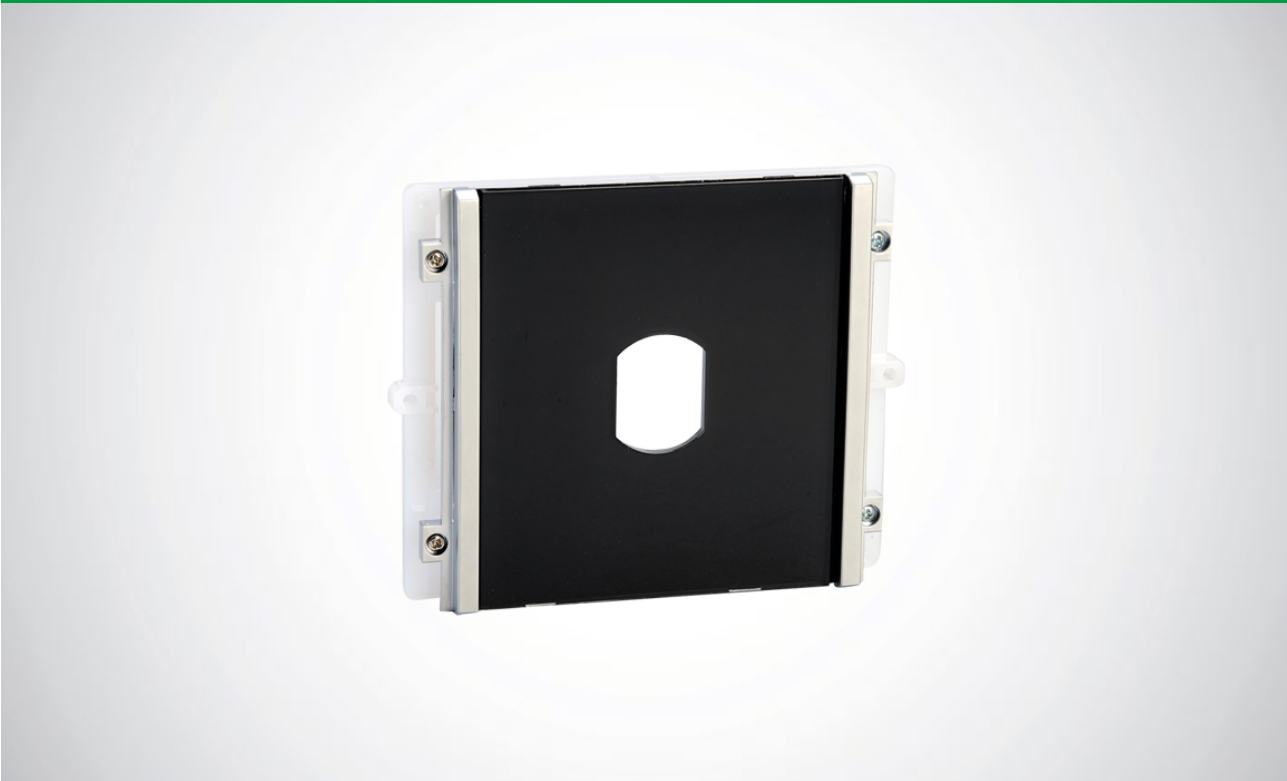

3345

PTT MODULE WITH BLACK FACEPLATE

Module set up for fitting of door lock with key or reading antenna. Dimensions 112x89,5x22 mm.

3345

PTT MODULE WITH BLACK FACEPLATE

MAIN FEATURES

Vandal Resistant rating (IK code):	
Height (mm):	89,5
Width (mm):	112
Depth (mm):	22

HARDWARE SPECIFICATIONS

Customisable housing:	Yes
-----------------------	-----

GENERAL DATA

Colour:	Black RAL9005
---------	---------------

COMPATIBILITY

Simplebus 2 audio/video system:	Yes
Simplebus 2 audio system:	Yes
Ipower system:	Yes
Traditional system:	Yes
Simplified system:	Yes
Comelbus system:	Yes
Comtel system:	Yes

MOUNTING/INSTALLATION

Flush-mounted:	Yes
Wall-mounted:	Yes

AUDIO/VIDEO FEATURES

Audio system:	Yes
Audio/video system:	Yes