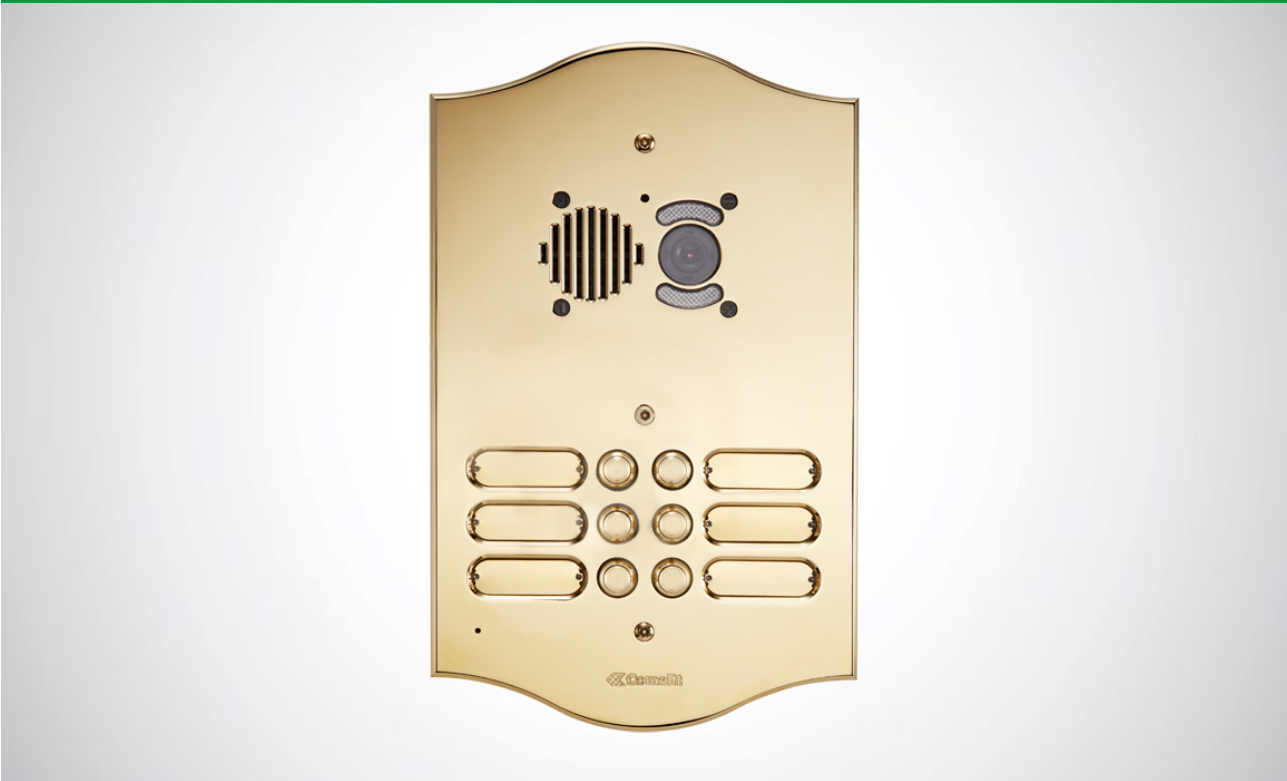

3244/4/RI

ROMA SERIES A/V ENT. PANEL FOR IKALL UNIT, 44 BUTTONS

Video entry phone entrance panel with front plate in 3 mm thick watchmaking brass plate with PVD treatment. Complete with flush-mounted box and anti-intrusion screws. All entrance panels are fitted with bulb sockets (without bulb) for festoon bulbs with a diameter of 6.3 x 39. The keypad should be finished with an audio/video unit depending on the wiring system used. 44 buttons, 4 wires. Plate dimensions 340x477x3 mm. Box dimensions 320x411x55 mm. 9 bulb sockets

3244/4/RI

ROMA SERIES A/V ENT. PANEL FOR IKALL UNIT, 44 BUTTONS

ACCESSORIES

1621

Simplebus 2W audio unit with LED, Ikall series

Speaker unit for 2-wire systems complete with terminal block and audio control with echo-cancelling, sealed-unit loudspeaker, electret microphone and front-mounted loudspeaker volume control. Complete with microprocessor and 8-position dip switch for programming calls to users. On-board electronic lock-release function (3A) plus C, NC, NO contacts for 10A relay. Timed lock-release input and door open indication. Compatible with power supply unit art. 1210. Dimensions: 102x55x38 mm.

1621VC

SIMPLEBUS 2W IKALL COLOUR A/V UNIT, REMOTE CAMERA

Speaker unit for 2-wire systems complete with terminal block and audio control with echo-cancelling, sealed-unit loudspeaker, electret microphone and front-mounted loudspeaker volume control. Allows use of external PAL colour cameras. Complete with microprocessor and 8-position dip switch for programming calls to users. On-board electronic lock-release function (3A) plus C, NC, NO contacts for 10A relay. Timed lock-release input and door open indication. Compatible with power supply unit art. 1210. Dimensions: 102x55x38 mm.