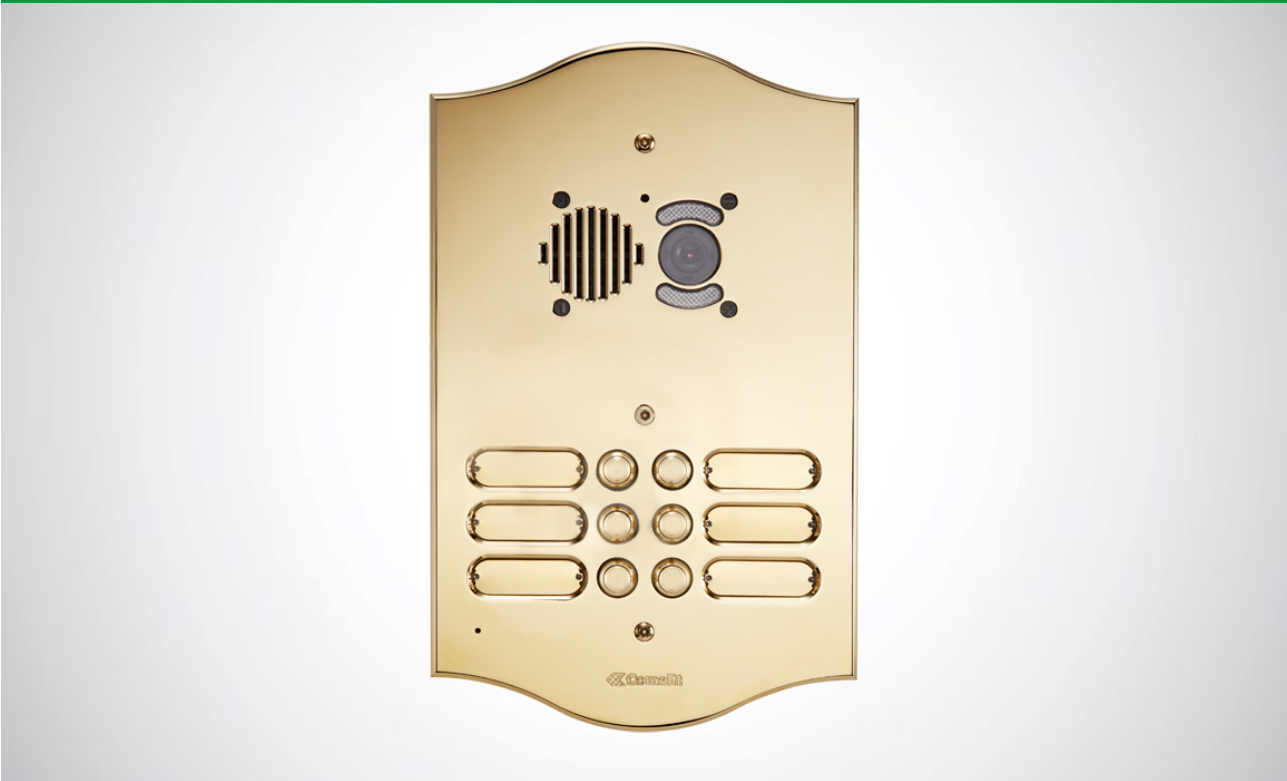

3203/RI

ROMA SERIES AUDIO/VIDEO ENT. PANEL FOR IKALL UNIT, 3 BUTTONS

Video entry phone entrance panel with front plate in 3 mm thick watchmaking brass plate with PVD treatment. Complete with flush-mounted box and anti-intrusion screws. All entrance panels are fitted with bulb sockets (without bulb) for festoon bulbs with a diameter of 6.3 x 39. The keypad should be finished with an audio/video unit depending on the wiring system used. 3 buttons, 1 wire. Plate dimensions 135x293x3 mm. Box dimensions 115x227x55 mm. 1 bulb socket

3203/RI

ROMA SERIES AUDIO/VIDEO ENT. PANEL FOR IKALL UNIT, 3 BUTTONS

MAIN FEATURES

Type:	
Material:	Brass
Flush-mounted:	Yes
Buttons to call:	Yes
Total buttons:	3

GENERAL DATA

Product height (mm):	293
Product width (mm):	135
Product depth (mm):	3
Product colour:	Brass

3203/RI

ROMA SERIES AUDIO/VIDEO ENT. PANEL FOR IKALL UNIT, 3 BUTTONS

ACCESSORIES

1621

Simplebus 2W audio unit with LED, Ikall series

Speaker unit for 2-wire systems complete with terminal block and audio control with echo-cancelling, sealed-unit loudspeaker, electret microphone and front-mounted loudspeaker volume control. Complete with microprocessor and 8-position dip switch for programming calls to users. On-board electronic lock-release function (3A) plus C, NC, NO contacts for 10A relay. Timed lock-release input and door open indication. Compatible with power supply unit art. 1210. Dimensions: 102x55x38 mm.