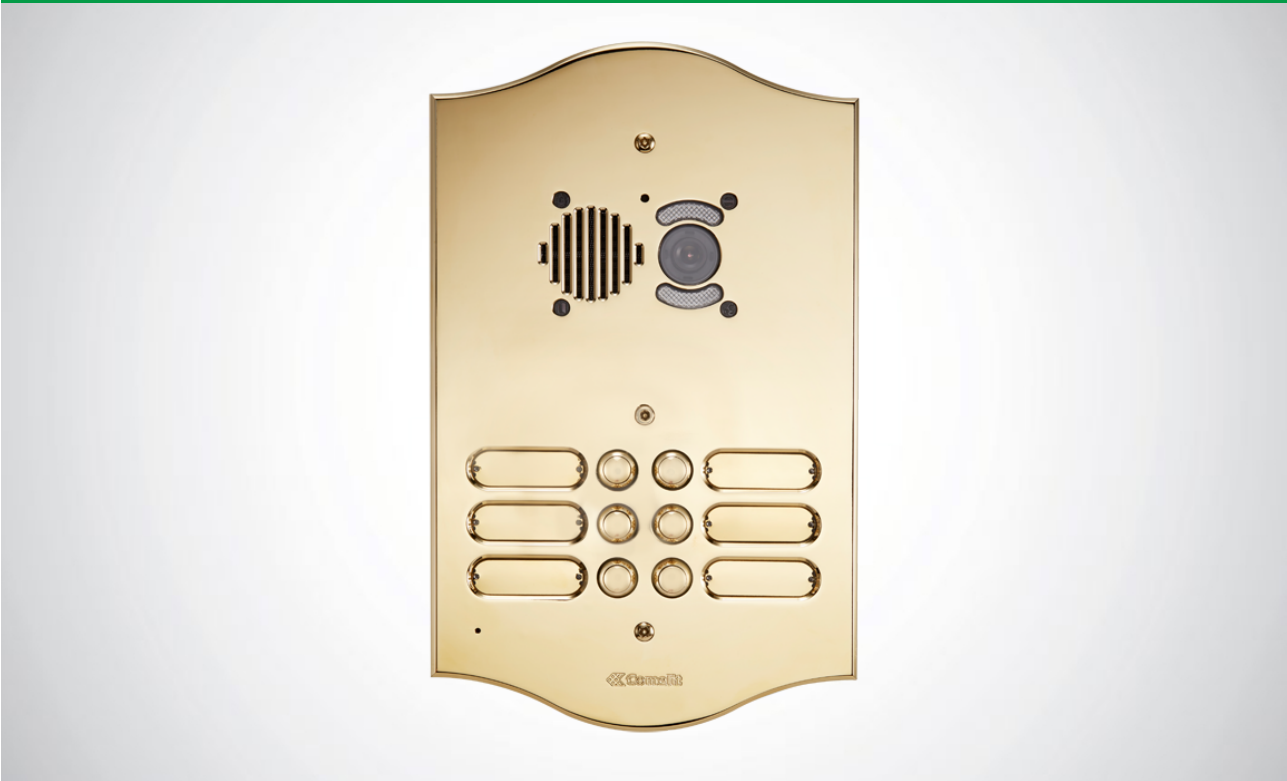

3232/4/RI

ROMA SERIES A/V ENT. PANEL FOR IKALL UNIT, 32 BUTTONS

Video entry phone entrance panel with front plate in 3 mm thick watchmaking brass plate with PVD treatment. Complete with flush-mounted box and anti-intrusion screws. All entrance panels are fitted with bulb sockets (without bulb) for festoon bulbs with a diameter of 6.3 x 39. The keypad should be finished with an audio/video unit depending on the wiring system used. 32 buttons, 4 wires. Plate dimensions 340x408x3 mm. Box dimensions 320x342x55 mm. 6 bulb sockets

3232/4/RI

ROMA SERIES A/V ENT. PANEL FOR IKALL UNIT, 32 BUTTONS

ACCESSORIES

1621

Simplebus 2W audio unit with LED, Ikall series

Speaker unit for 2-wire systems complete with terminal block and audio control with echo-cancelling, sealed-unit loudspeaker, electret microphone and front-mounted loudspeaker volume control. Complete with microprocessor and 8-position dip switch for programming calls to users. On-board electronic lock-release function (3A) plus C, NC, NO contacts for 10A relay. Timed lock-release input and door open indication. Compatible with power supply unit art. 1210. Dimensions: 102x55x38 mm.

1621VC

SIMPLEBUS 2W IKALL COLOUR A/V UNIT, REMOTE CAMERA

Speaker unit for 2-wire systems complete with terminal block and audio control with echo-cancelling, sealed-unit loudspeaker, electret microphone and front-mounted loudspeaker volume control. Allows use of external PAL colour cameras. Complete with microprocessor and 8-position dip switch for programming calls to users. On-board electronic lock-release function (3A) plus C, NC, NO contacts for 10A relay. Timed lock-release input and door open indication. Compatible with power supply unit art. 1210. Dimensions: 102x55x38 mm.